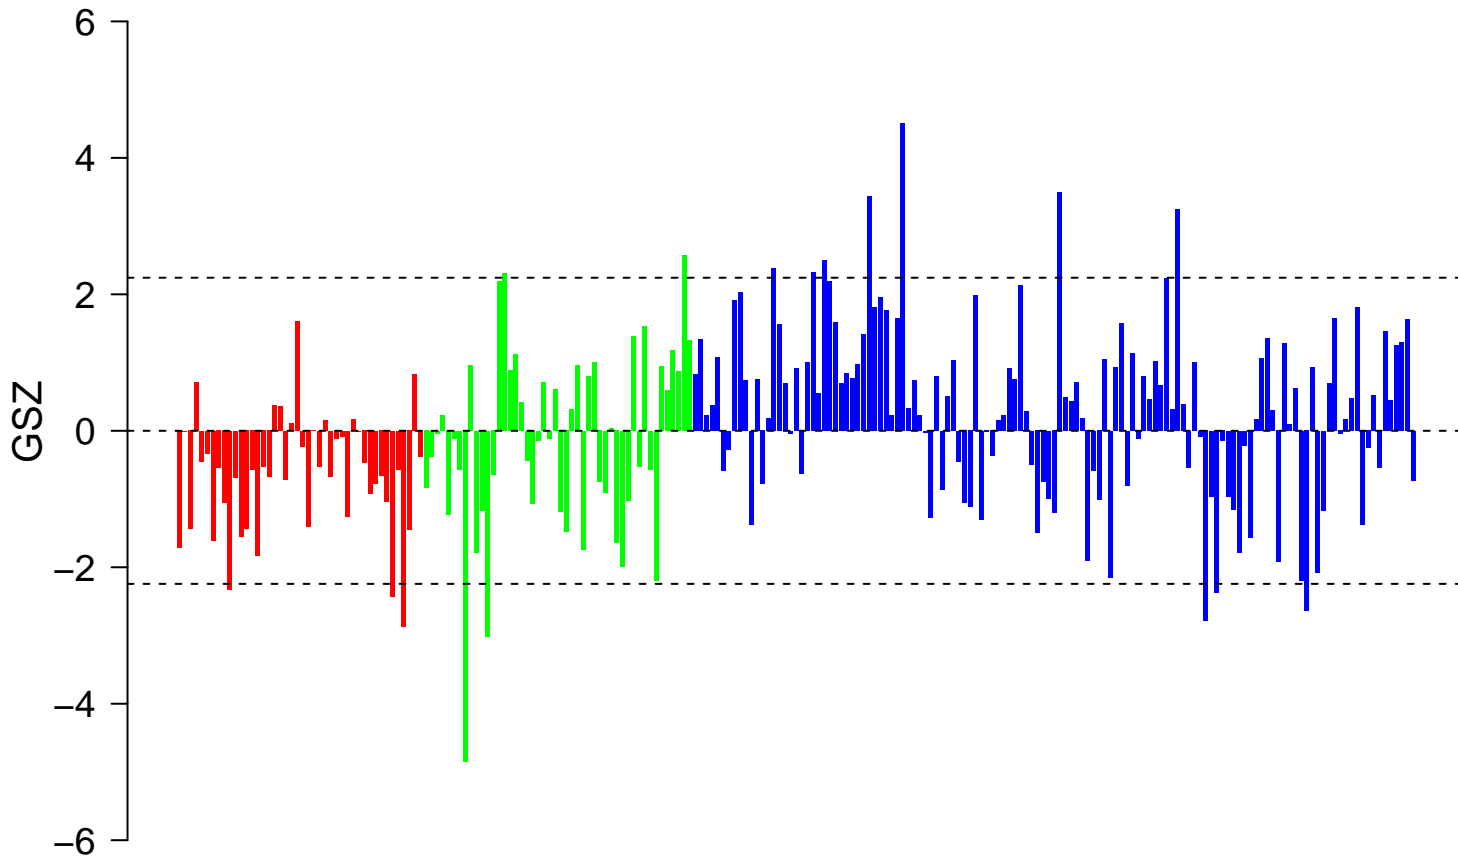

# COPI-coated vesicle membrane

# COPI-coated vesicle membrane

■ on  
■ -  
□ off